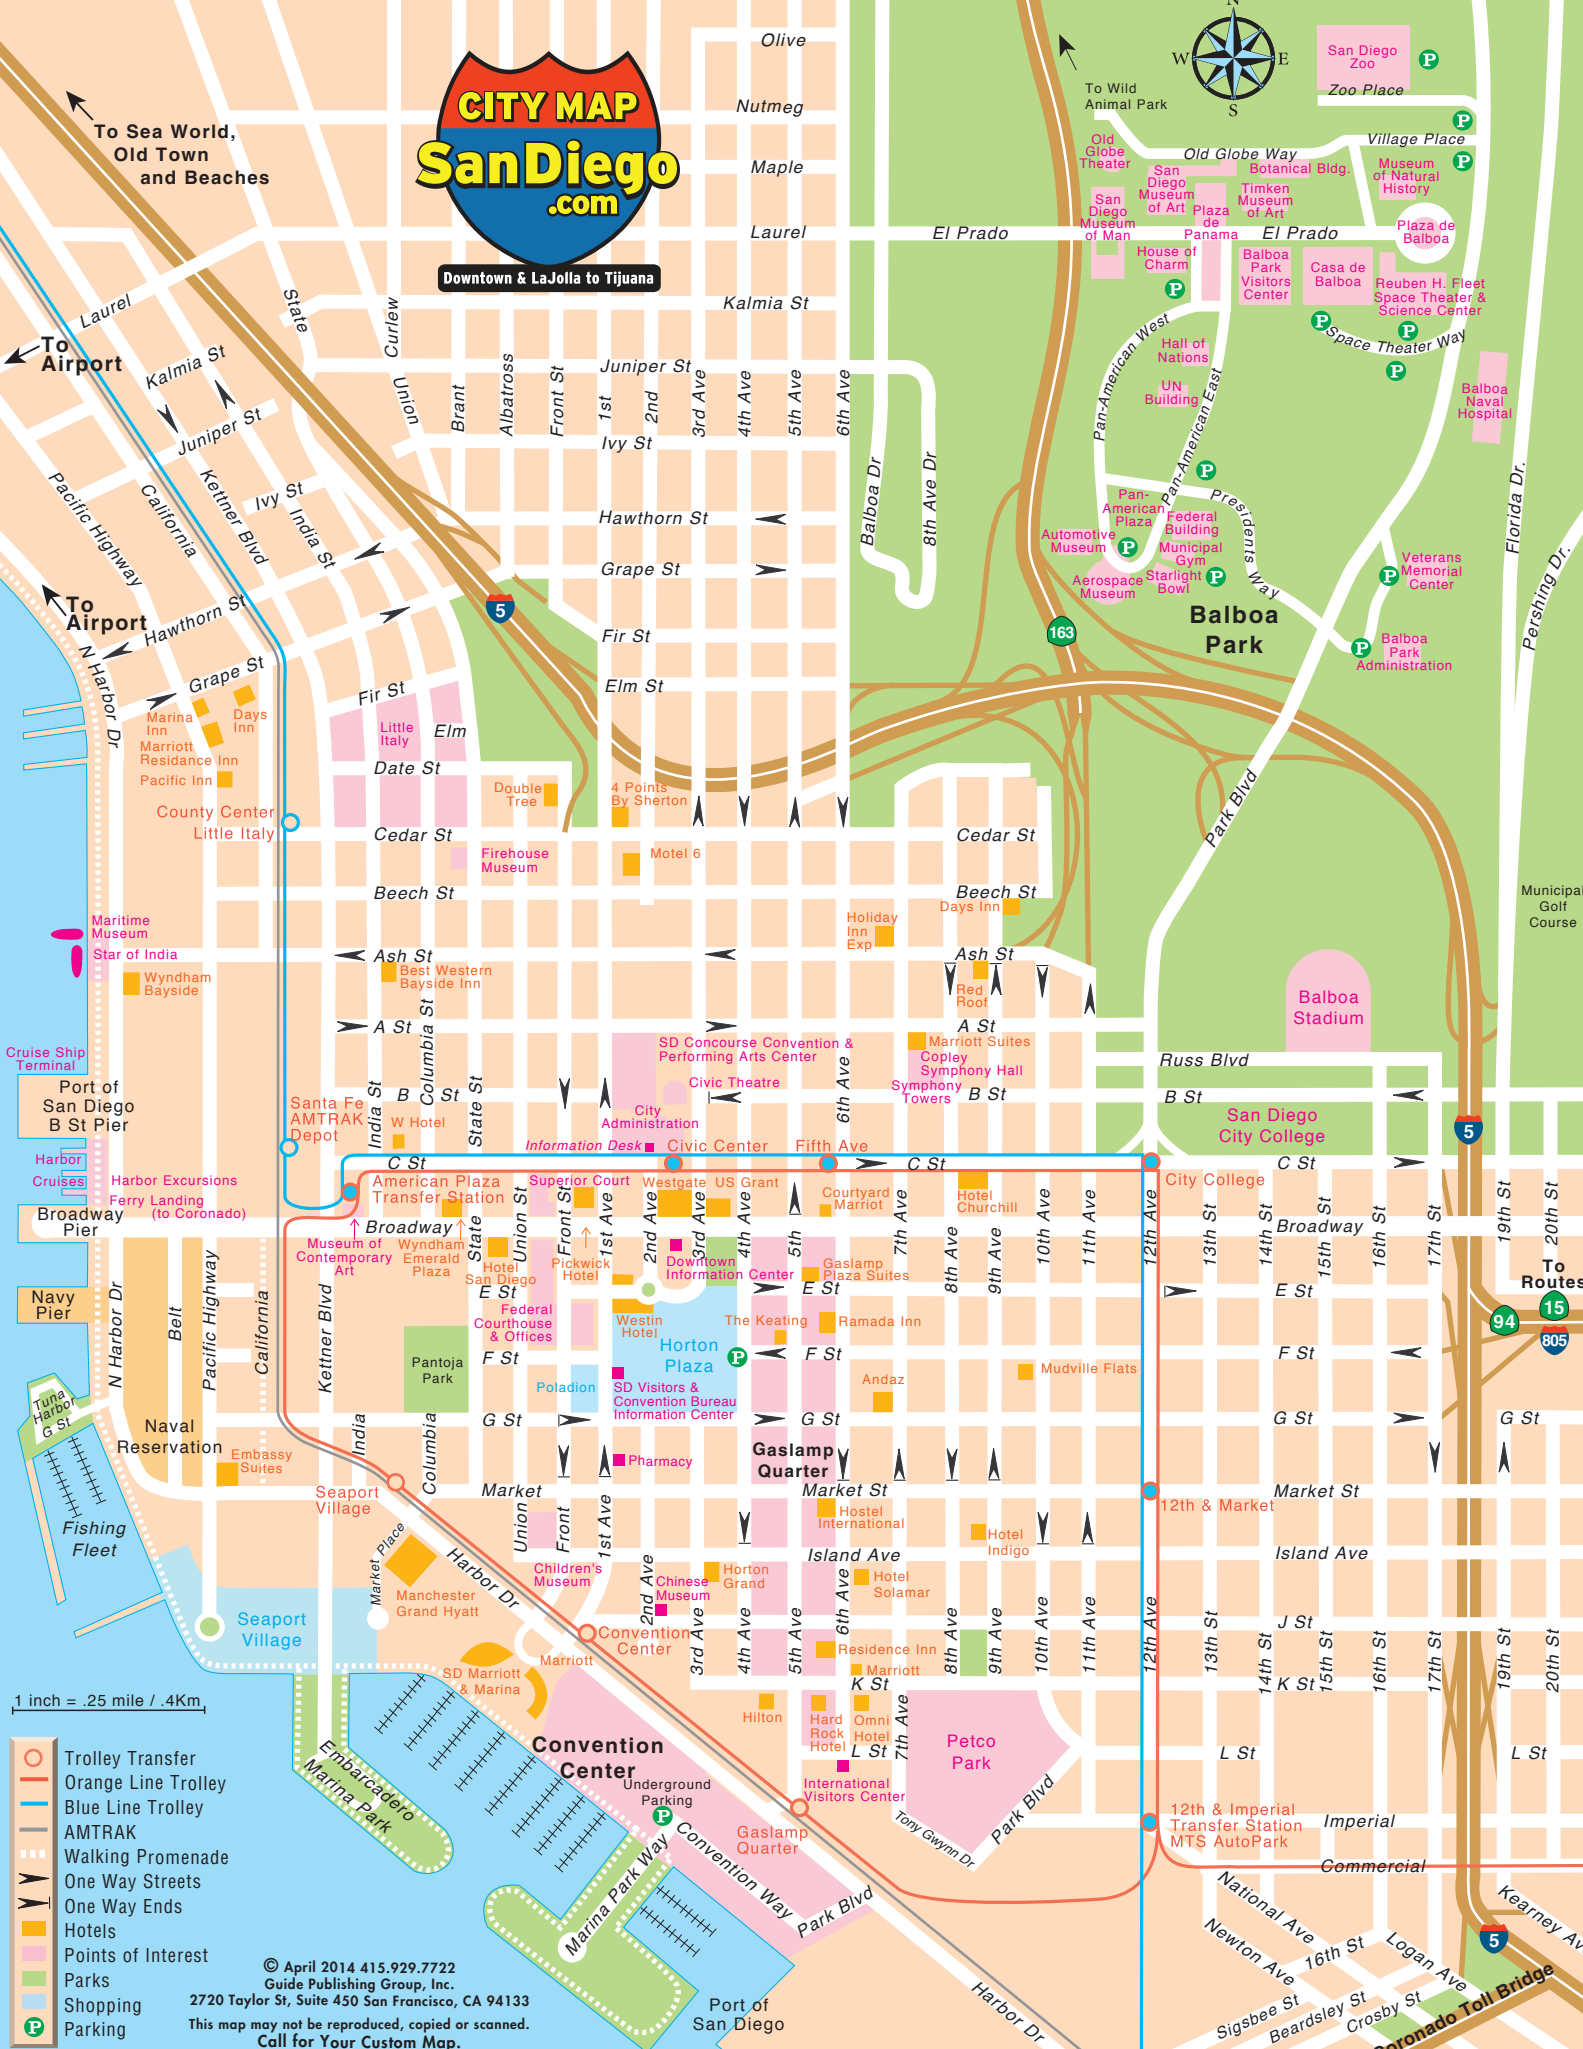

CITY MAP San Diego .com

Downtown & LaJolla to Tijuana

1 inch = .25 mile / .4Km

- Trolley Transfer
- Orange Line Trolley
- Blue Line Trolley
- AMTRAK
- Walking Promenade
- One Way Streets
- One Way Ends
- Hotels
- Points of Interest
- Parks
- Shopping
- Parking

© April 2014 415.929.7722
 Guide Publishing Group, Inc.
 2720 Taylor St, Suite 450 San Francisco, CA 94133
 This map may not be reproduced, copied or scanned.
 Call for Your Custom Map.